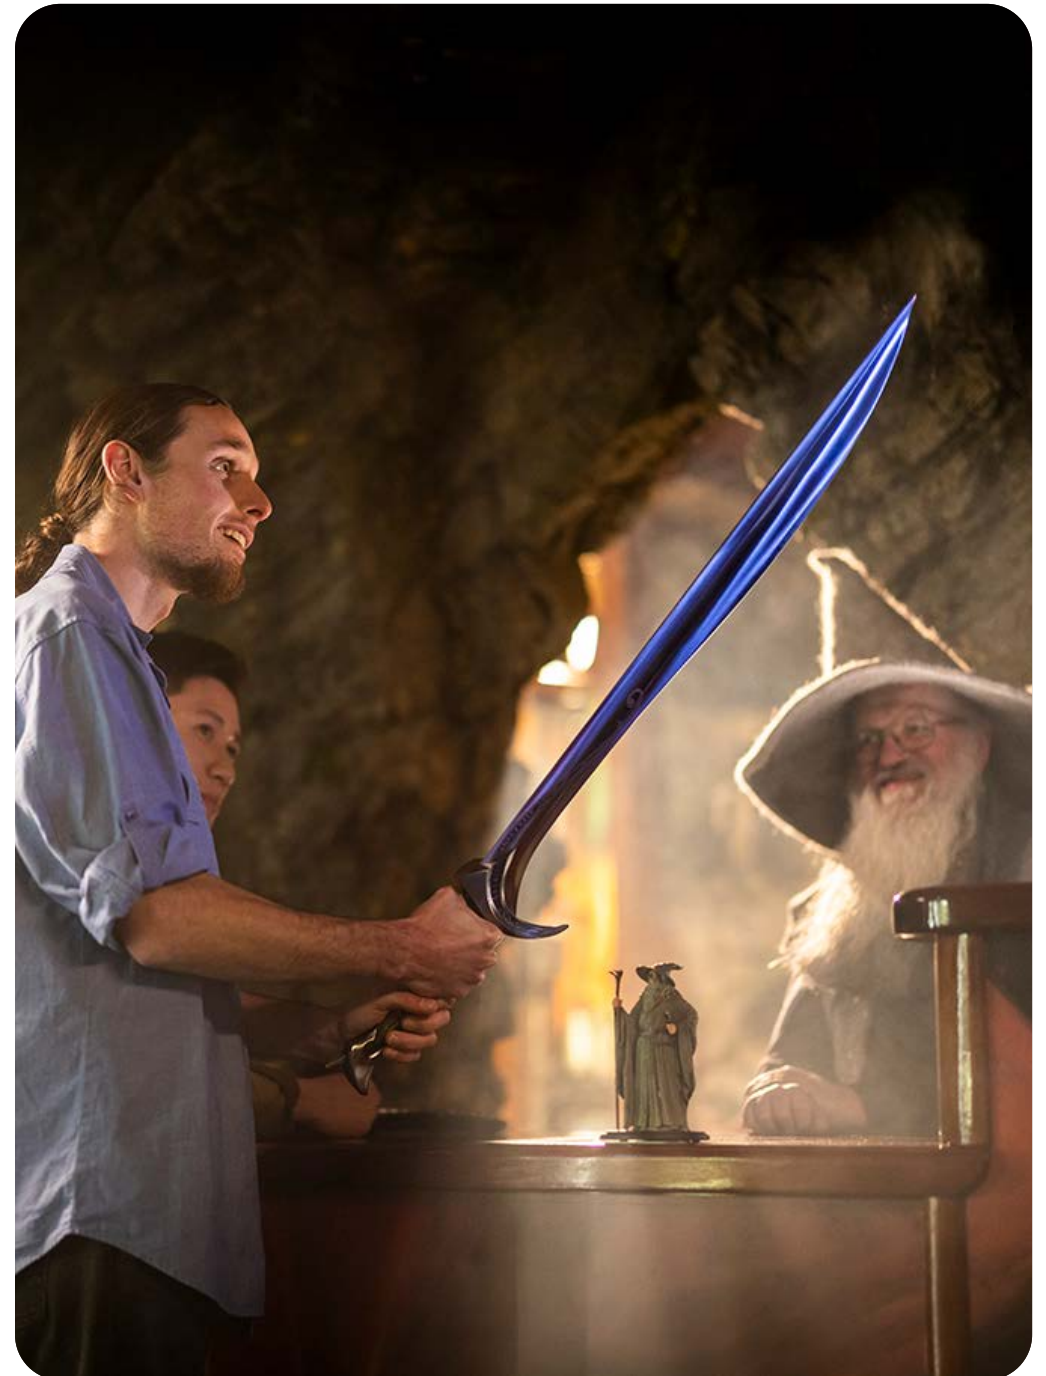

Make your event extra special

Get hands on

Choose your ideal team building and breakout activity

Special Effects Station

Our crew have been slipping and sliding in fake blood and loose limbs for decades! Watch and listen as our crew spill some movie magic secrets and whip up a batch of fake blood, sculpt and design faux wounds on your guests, and show off silicon and latex props.